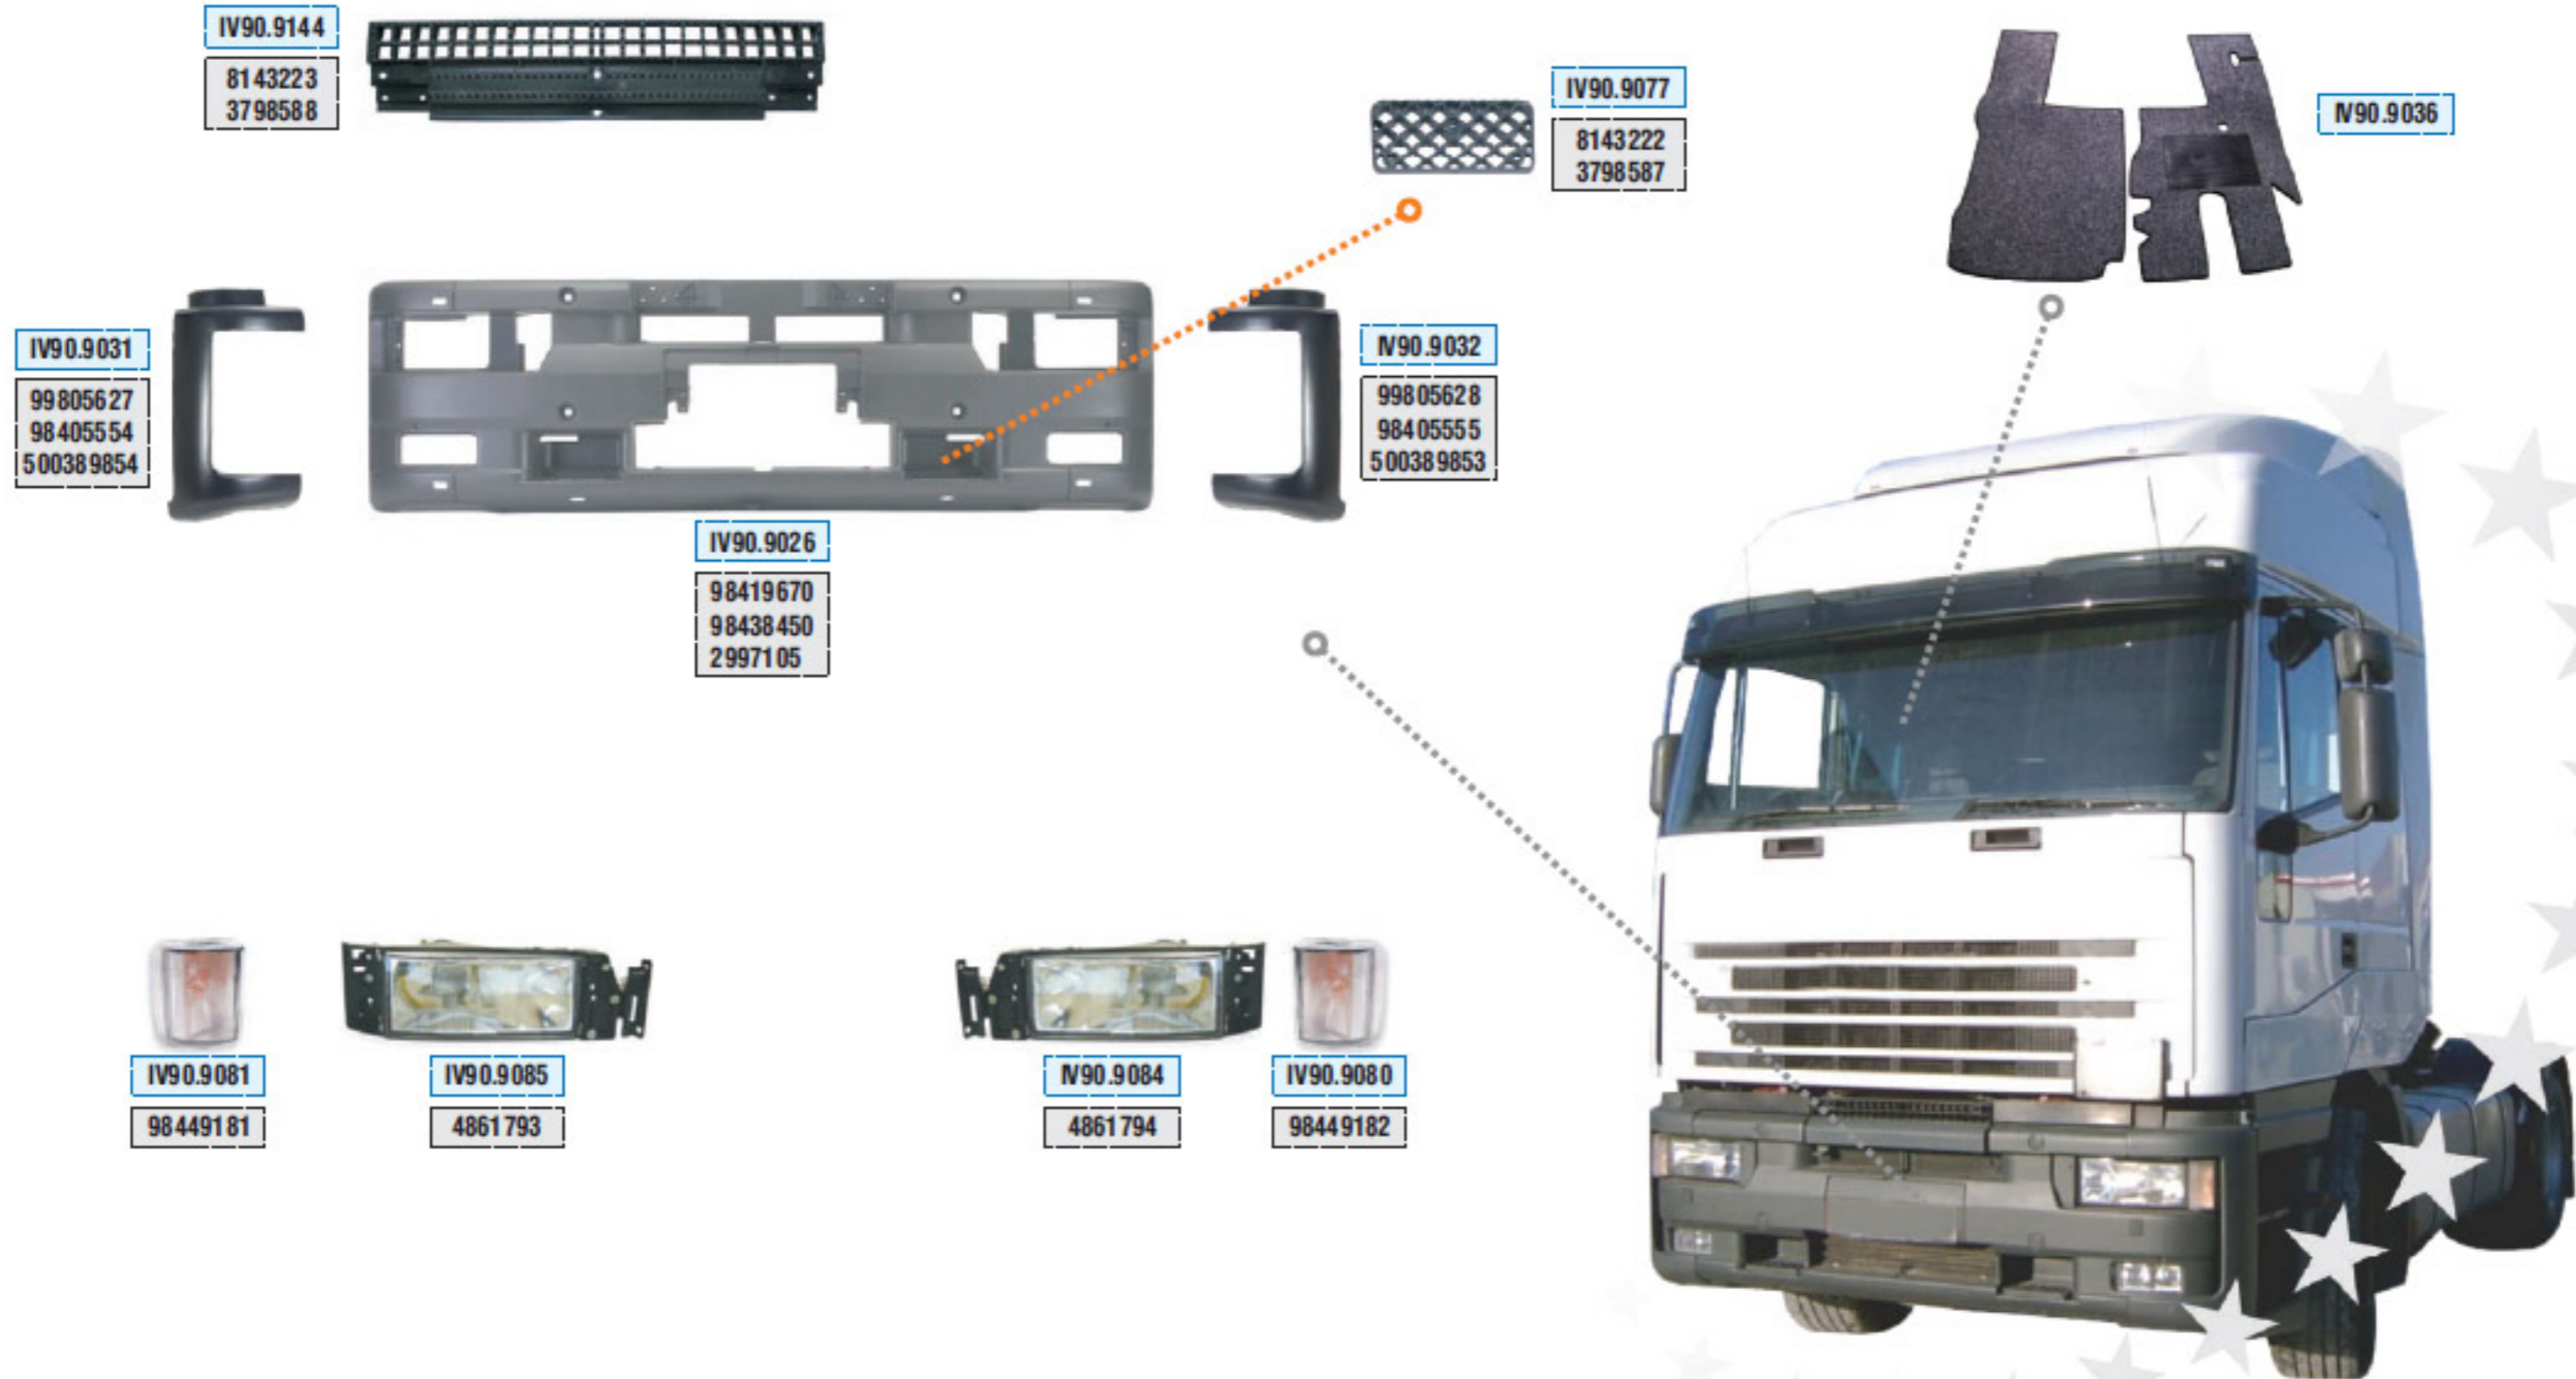

440 EUROSTAR

Kahveci Ref.	Oem Ref.