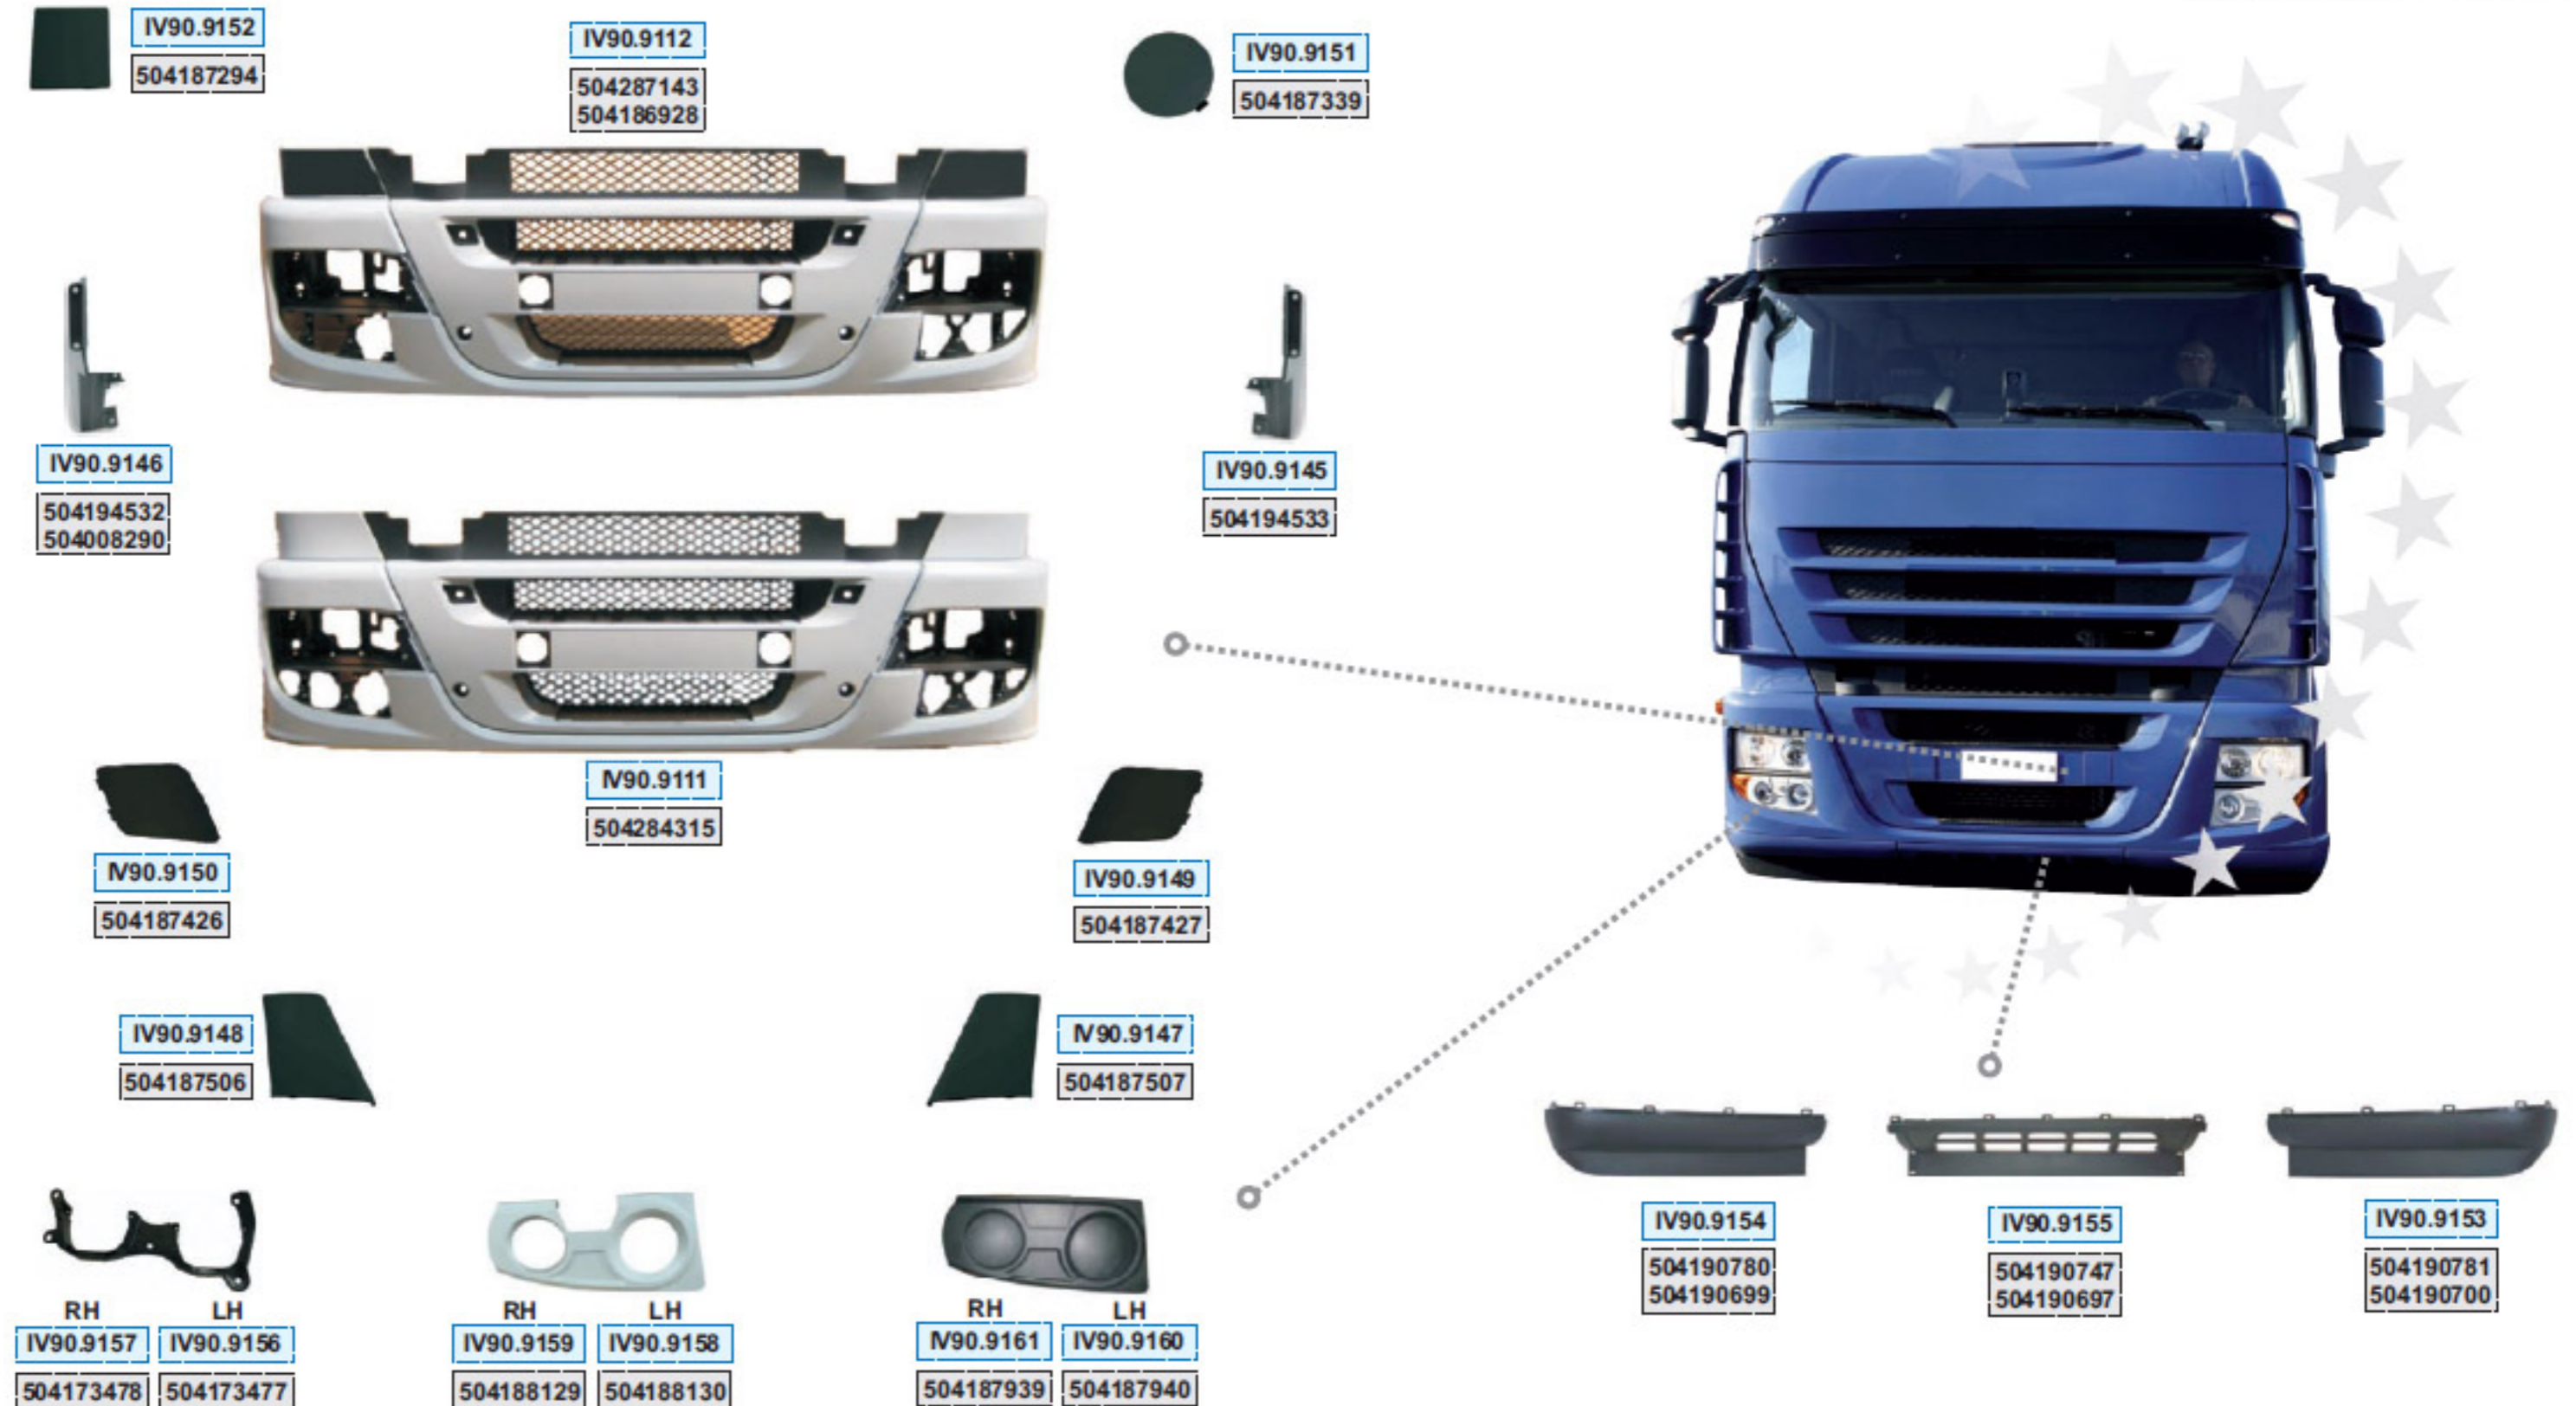

STRALIS AS 2nd. VERS.

Kahveci Ref.   Oem Ref.