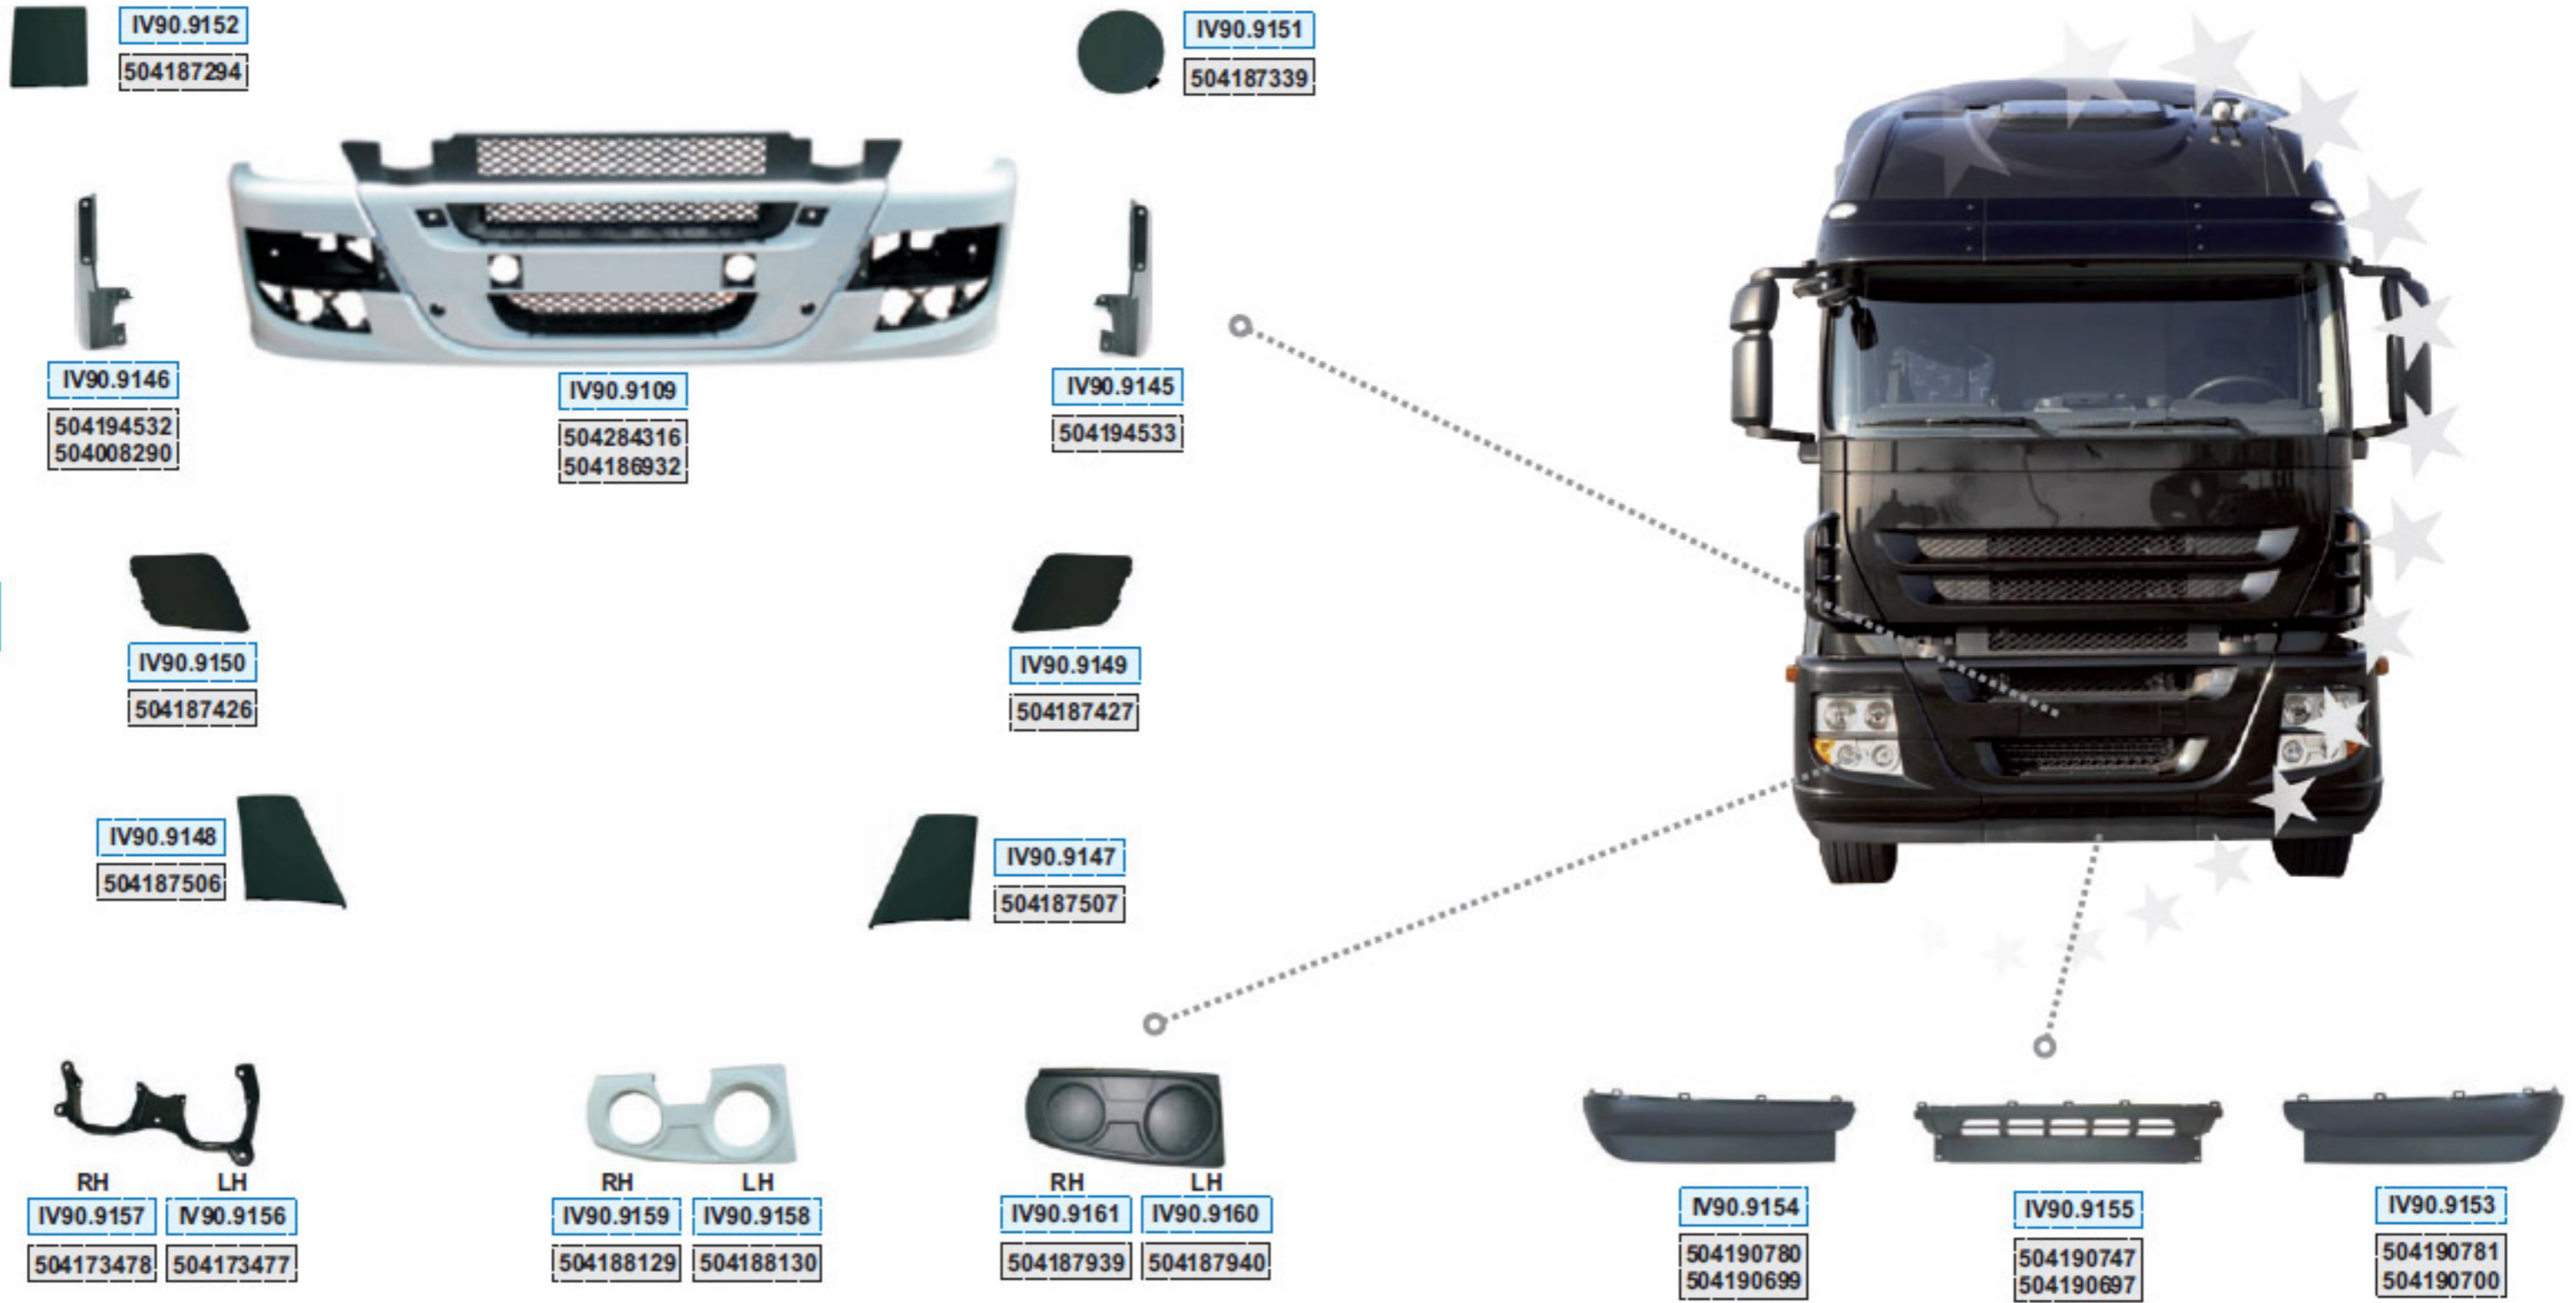

STRALIS AD/AT 2nd. VERS.

Kahveci Ref.	Oem Ref.

2