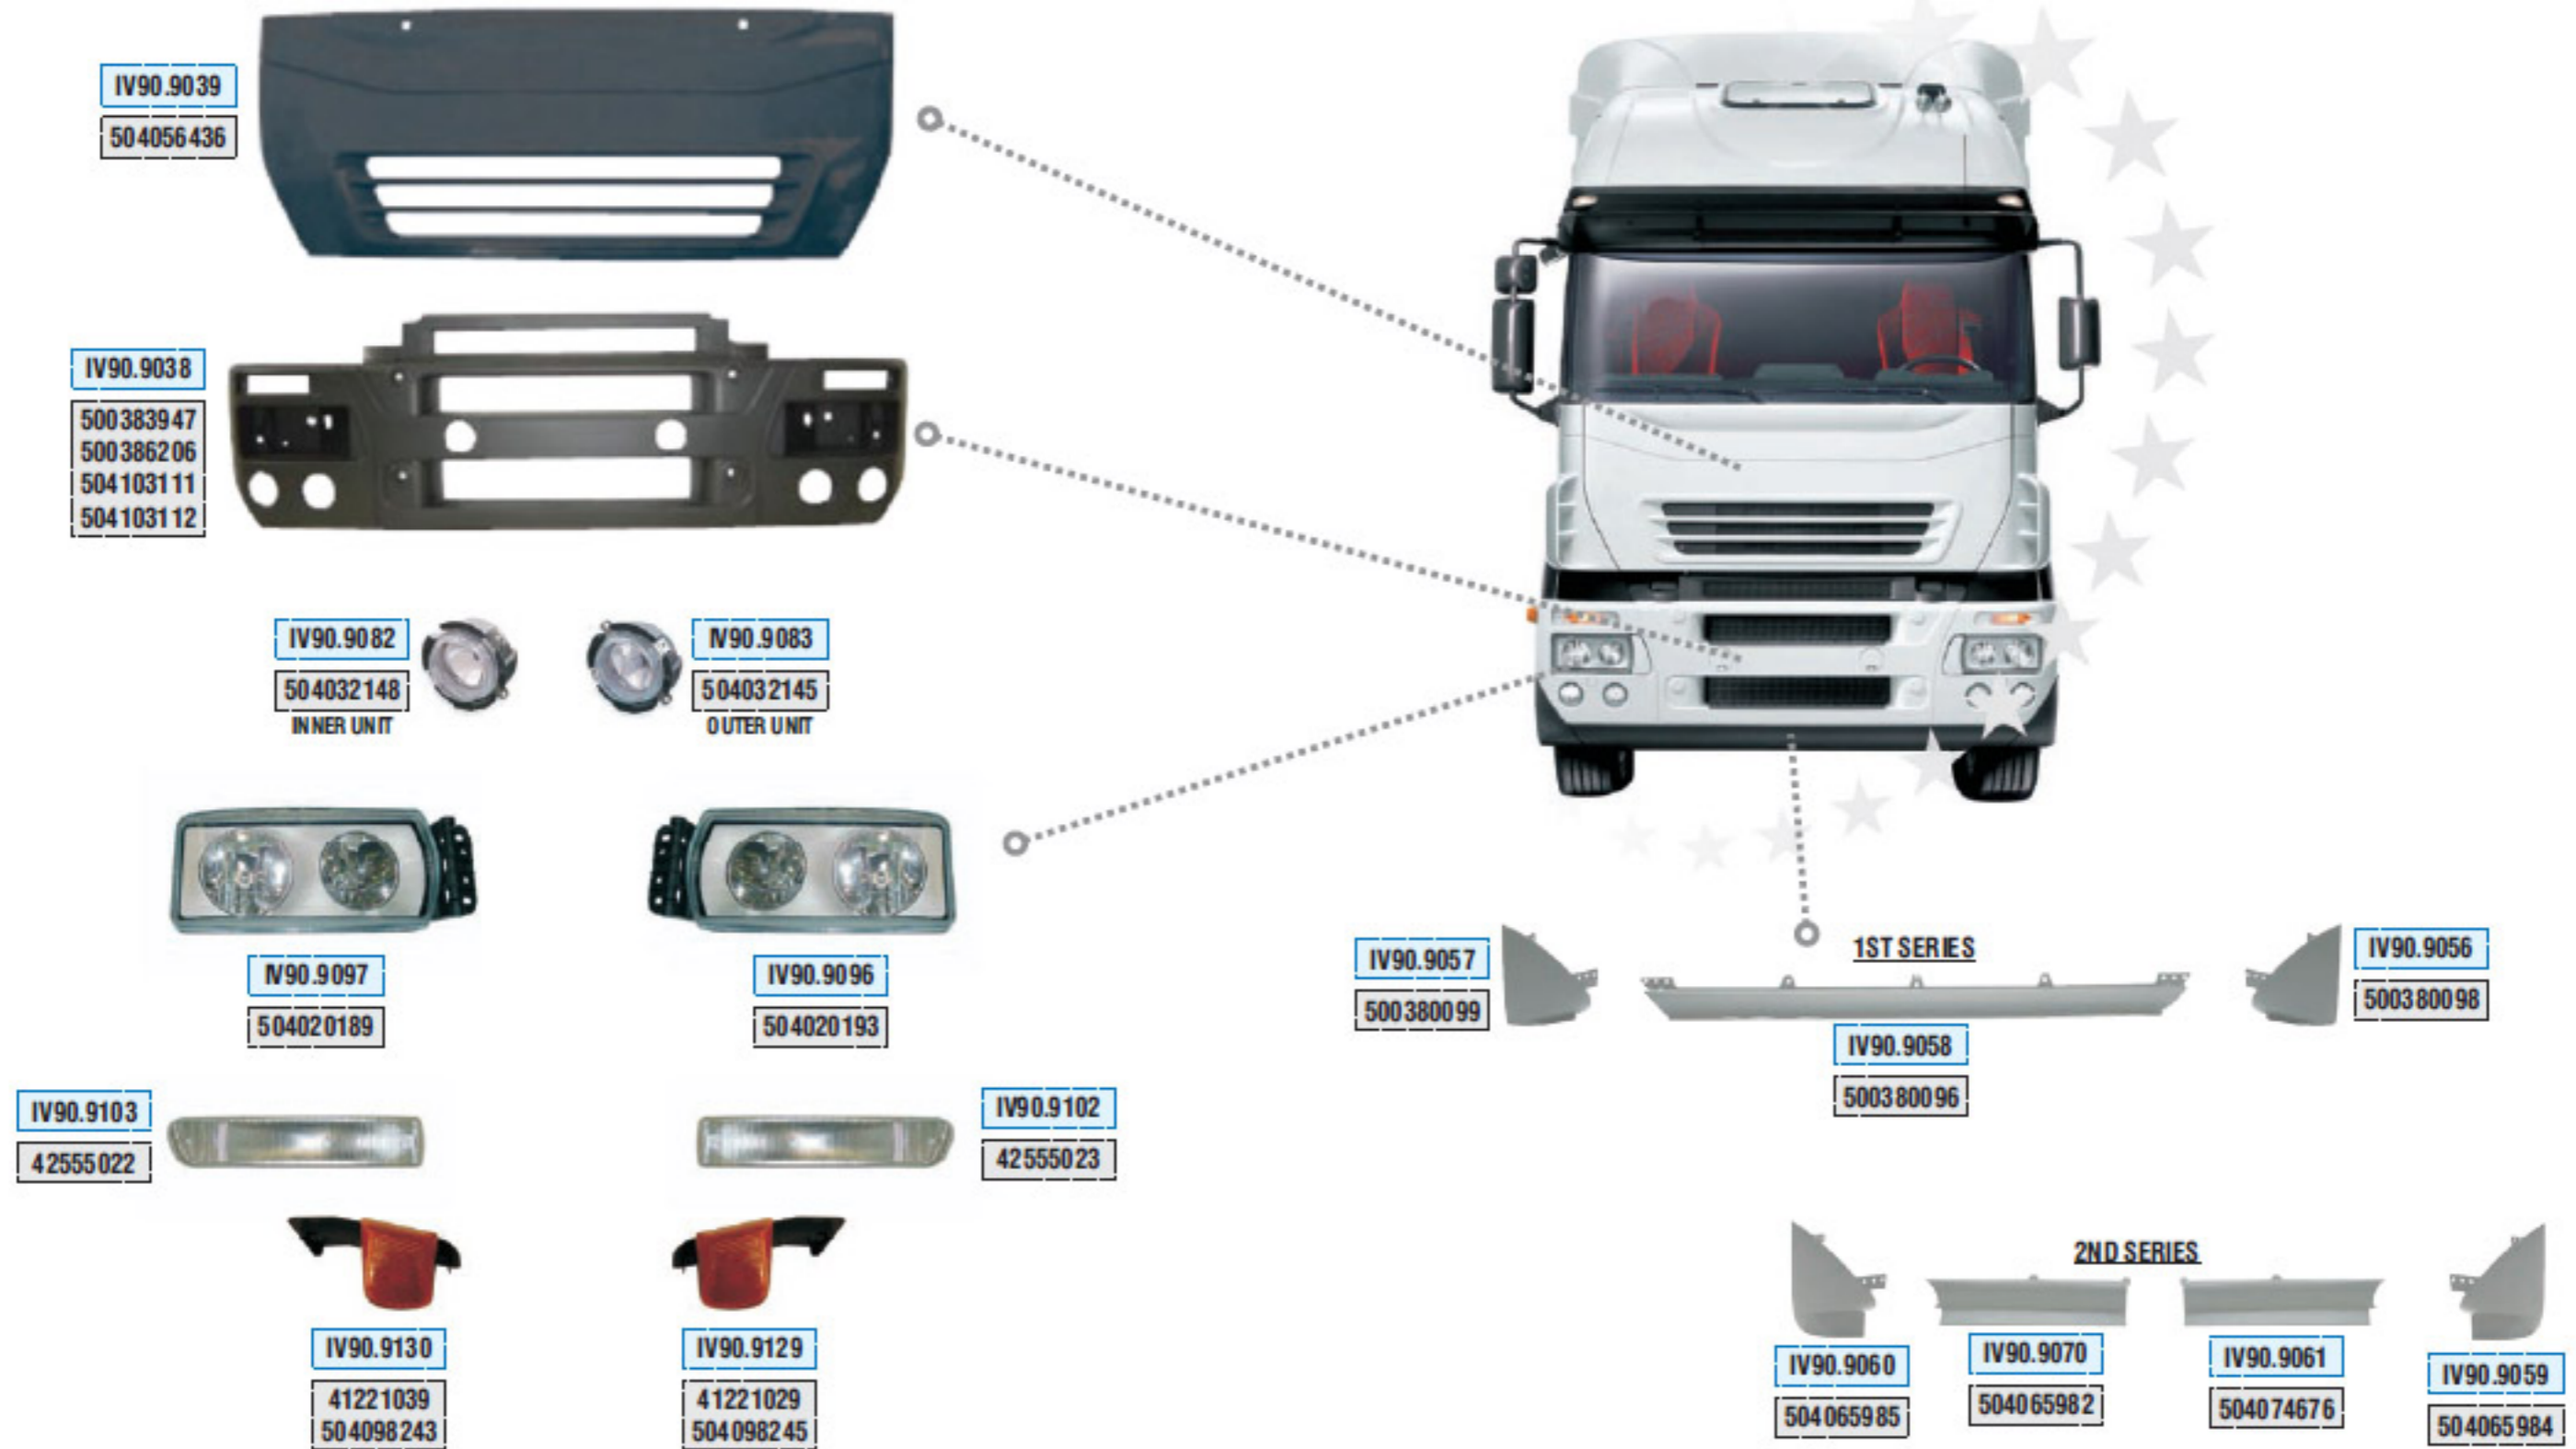

IV90.9135

IVECO

TRUCKPOINT

STRALIS AD/AT 1st Vers.

SERVICE

STRALIS AD/AT 1st. VERS.

Kahveci Ref. Oem Ref.

STRALIS AD/AT 1st. VERS.