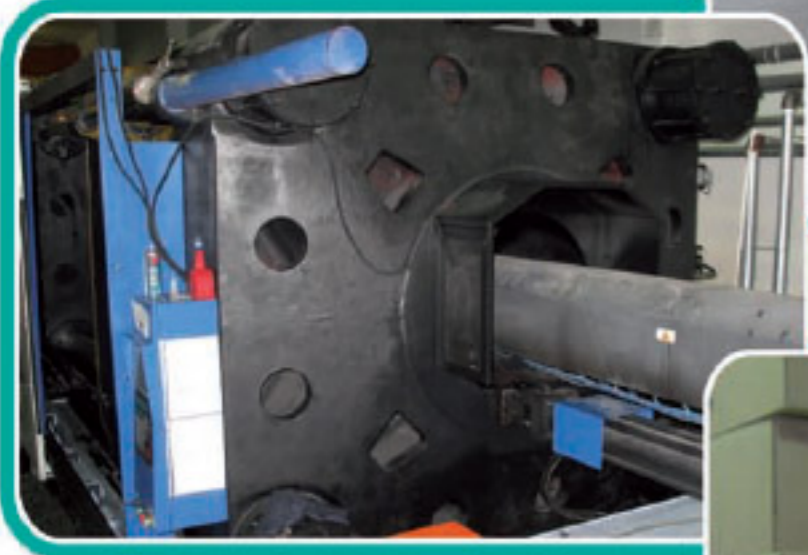

TRUCKPOINT

SERVICE

150 EURO CARGO

Kahveci Ref. Oem Ref.

IVECO

EUROCARGO 120

TRUCKPOINT

SERVICE