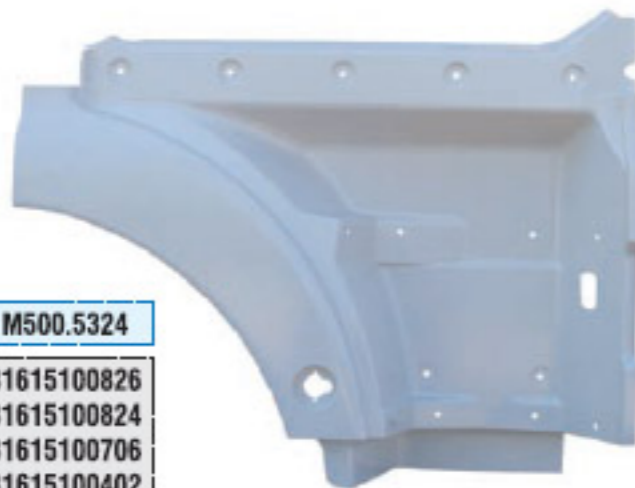

TG-X

Kahveci Ref.	Oem Ref.
--------------	----------

221 cm

M500.5325

81637010057

M500.5334

81418600144

M500.5324