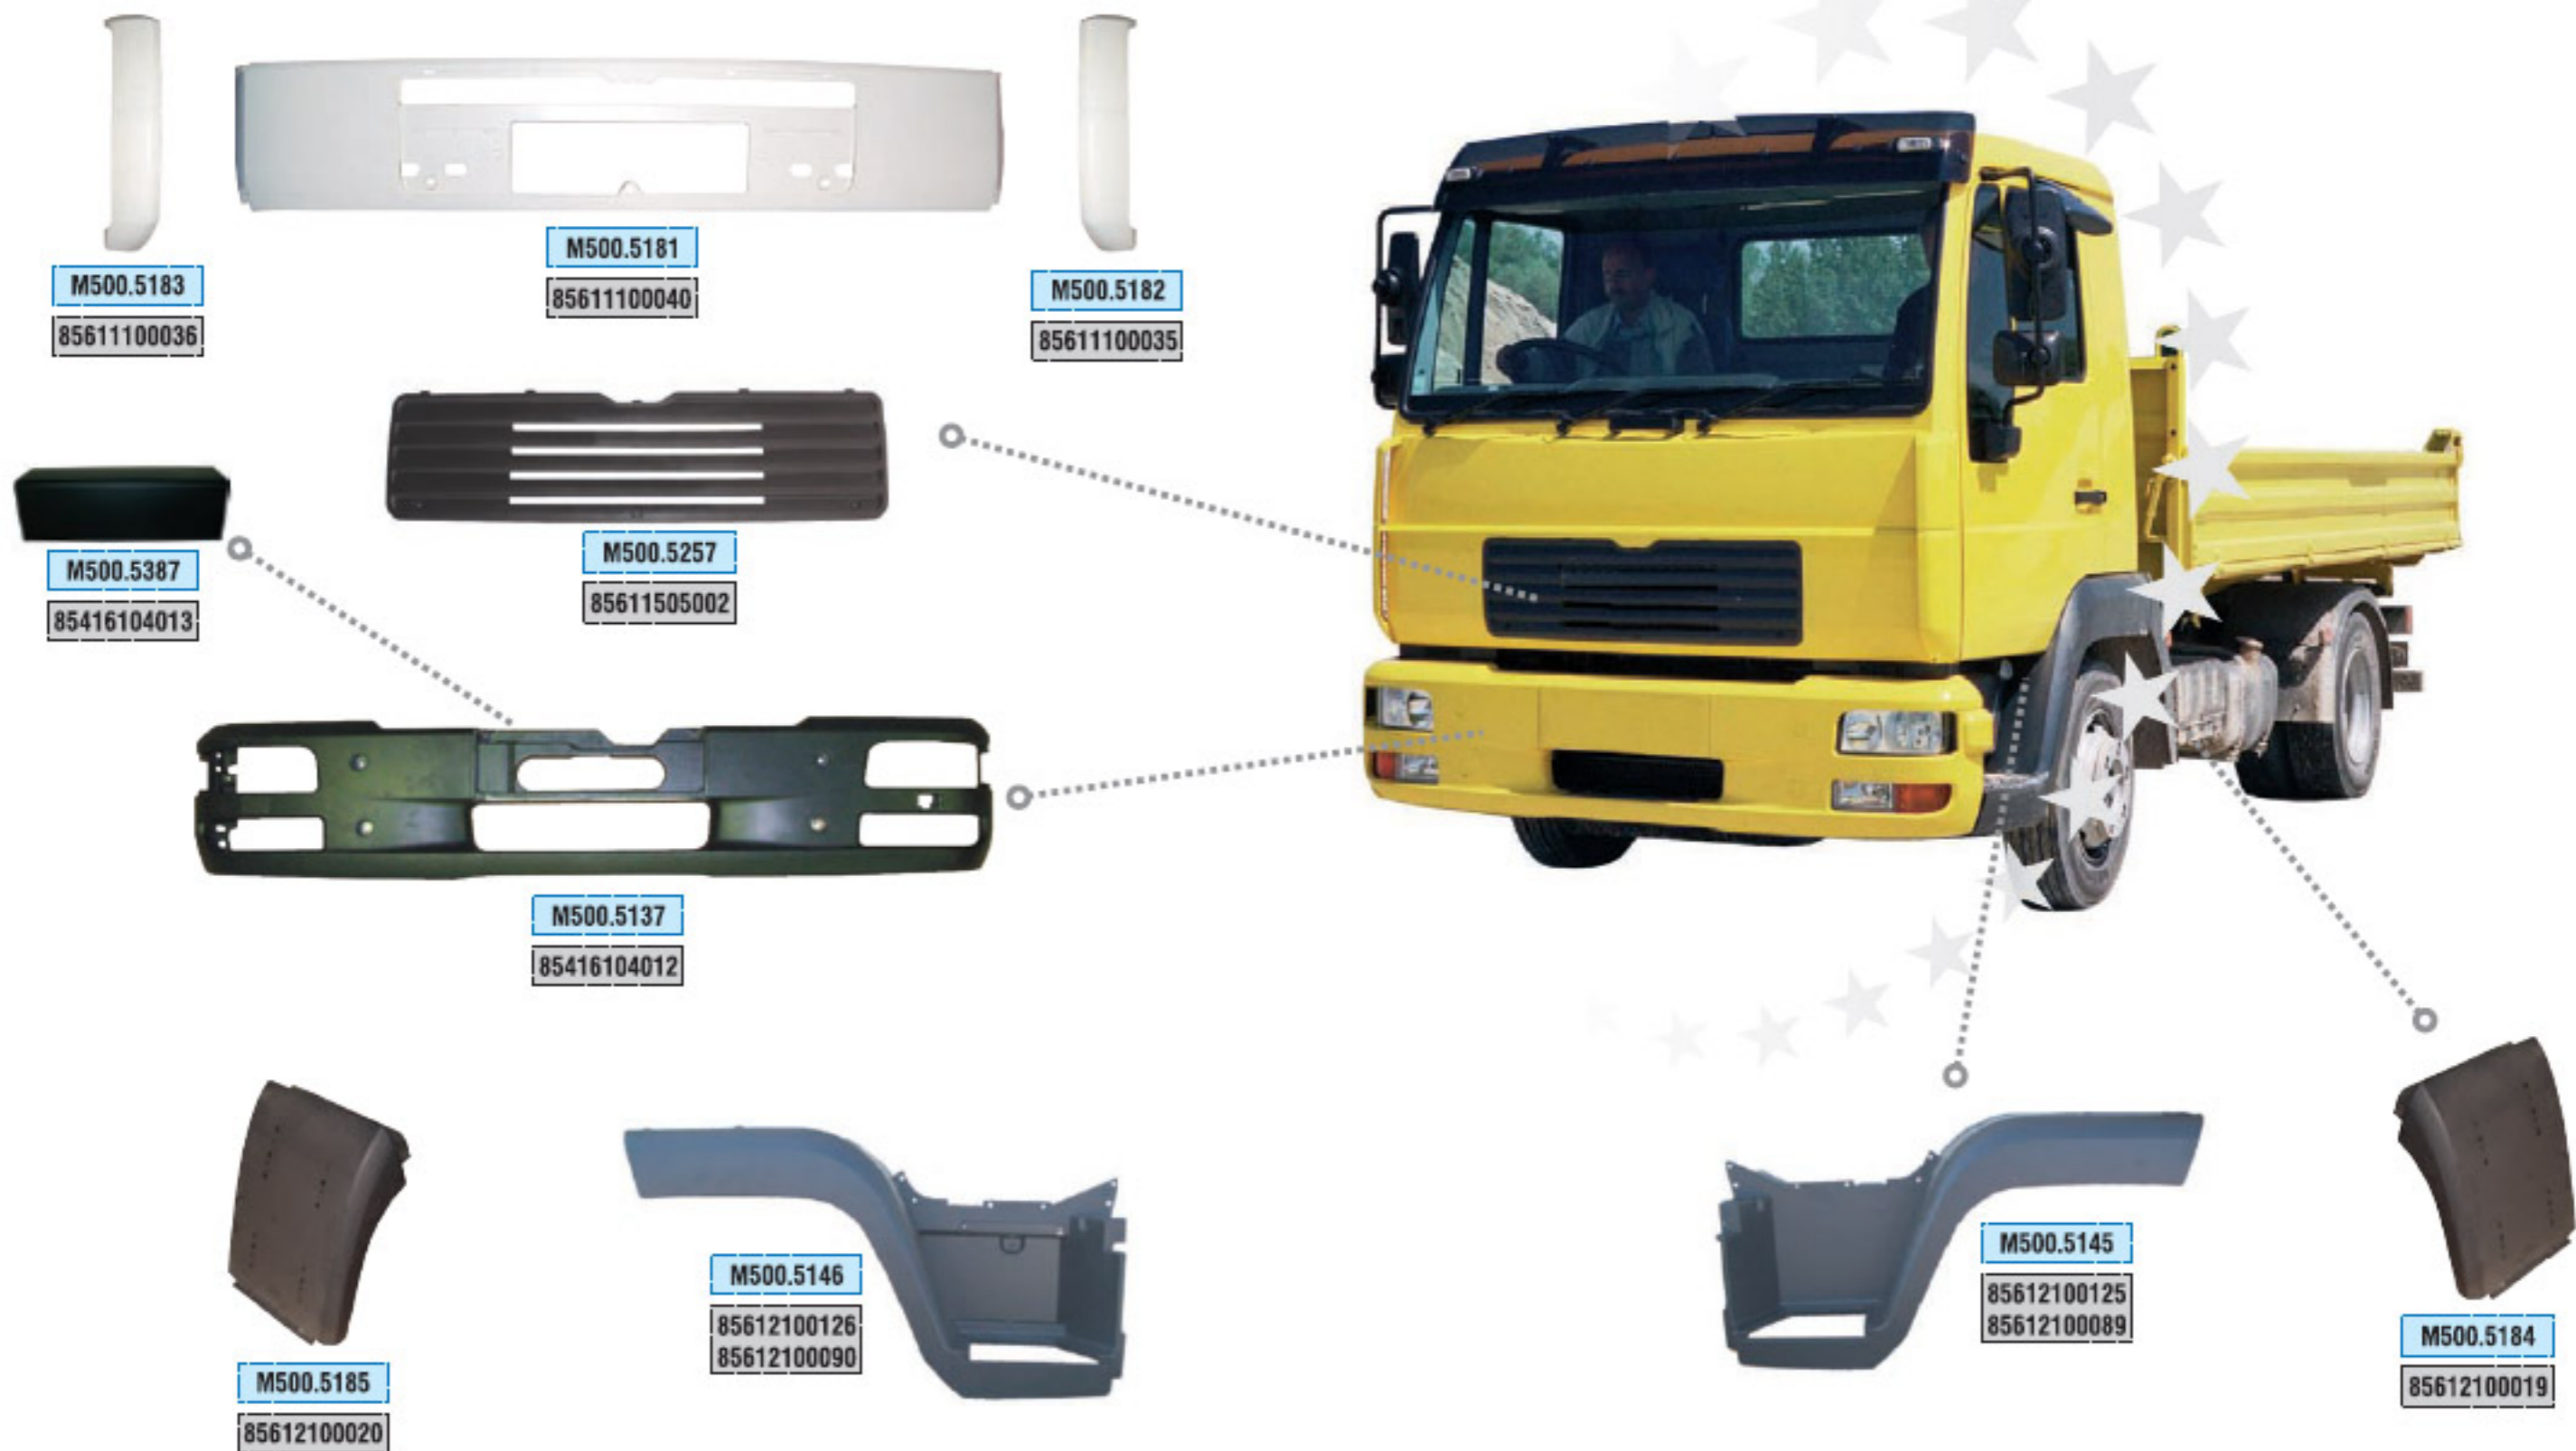

M500.5153

81615105118

KHV-161

LE 2000

Kahveci Ref. Oem Ref.

M 2000

Kahveci Ref.

Oem Ref.