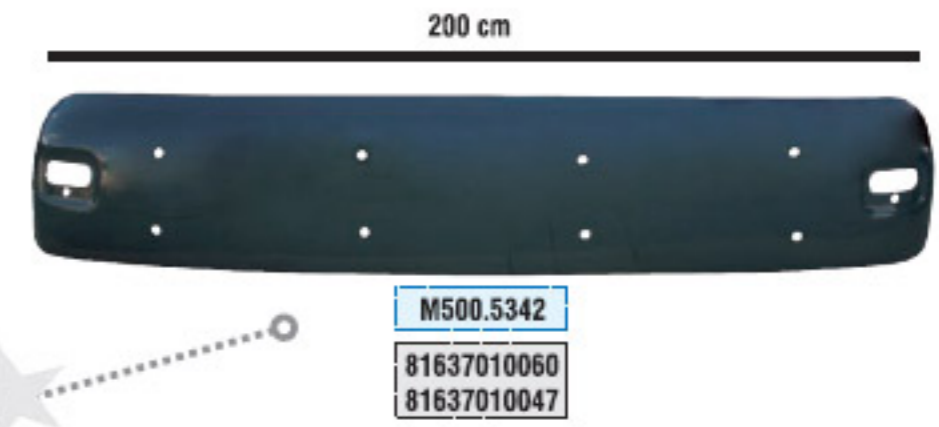

81416105597

STEEL

M500.5449

81416105451

STEEL

TG-S / TG-A L-LX
CONSTRUCTION VEHICLE

Kahveci Ref. Oem Ref.

TG-A XL-XXL CAB.