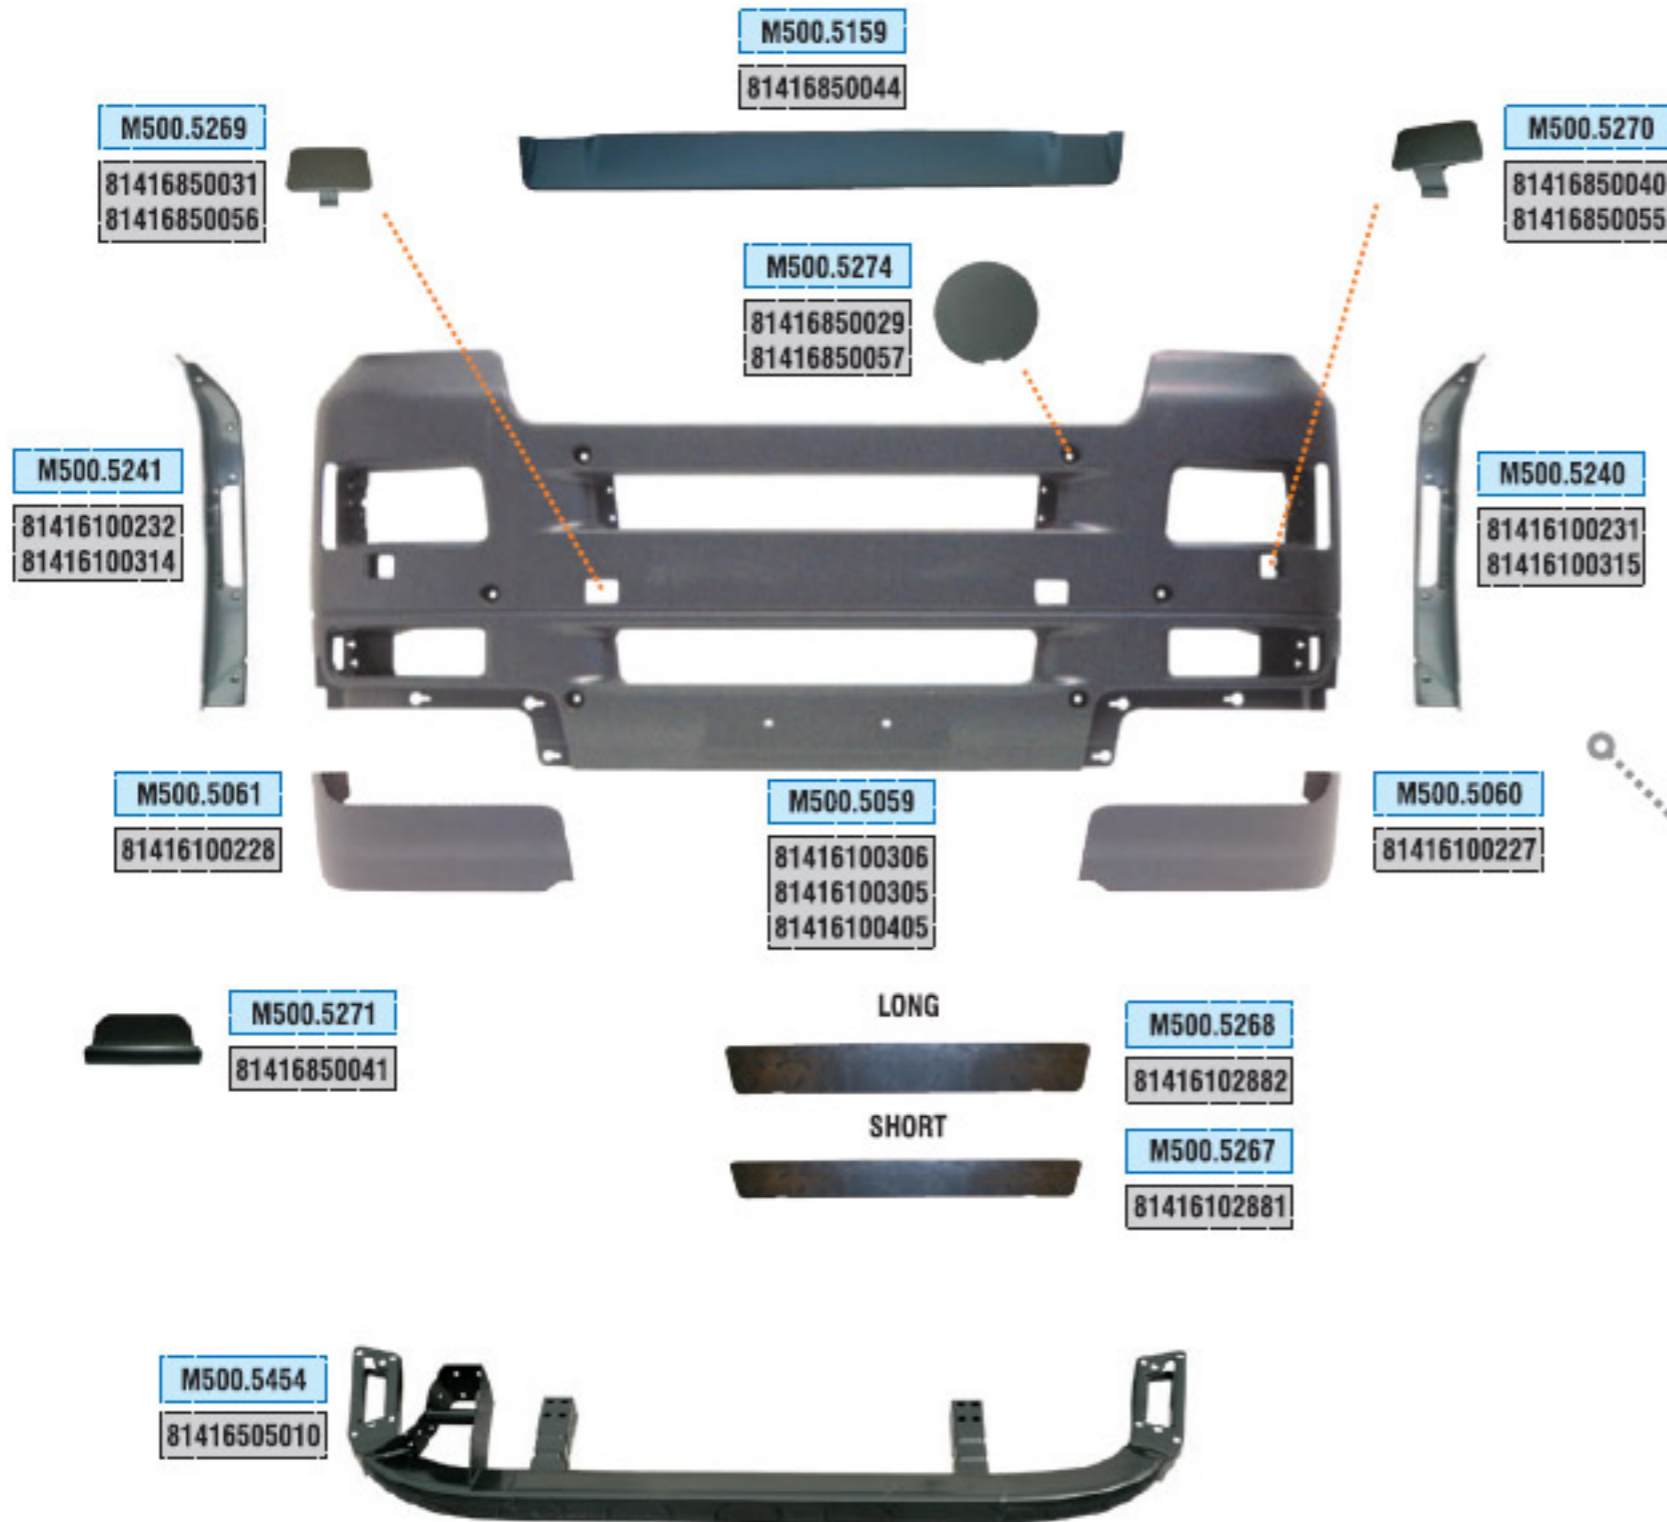

TG-A XL-XXL CAB.

Kahveci Ref. Oem Ref.

TG-A XL-XXL CAB.

Kahveci Ref.	Oem Ref.
--------------	----------

WITH ELECTRIC ADJUSTABLE

M500.5397

81637306483
81637306481
81637306497

M500.5399