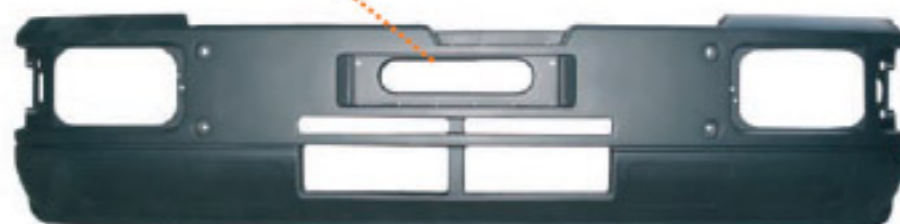

M500.5258
81416104066
81416105294