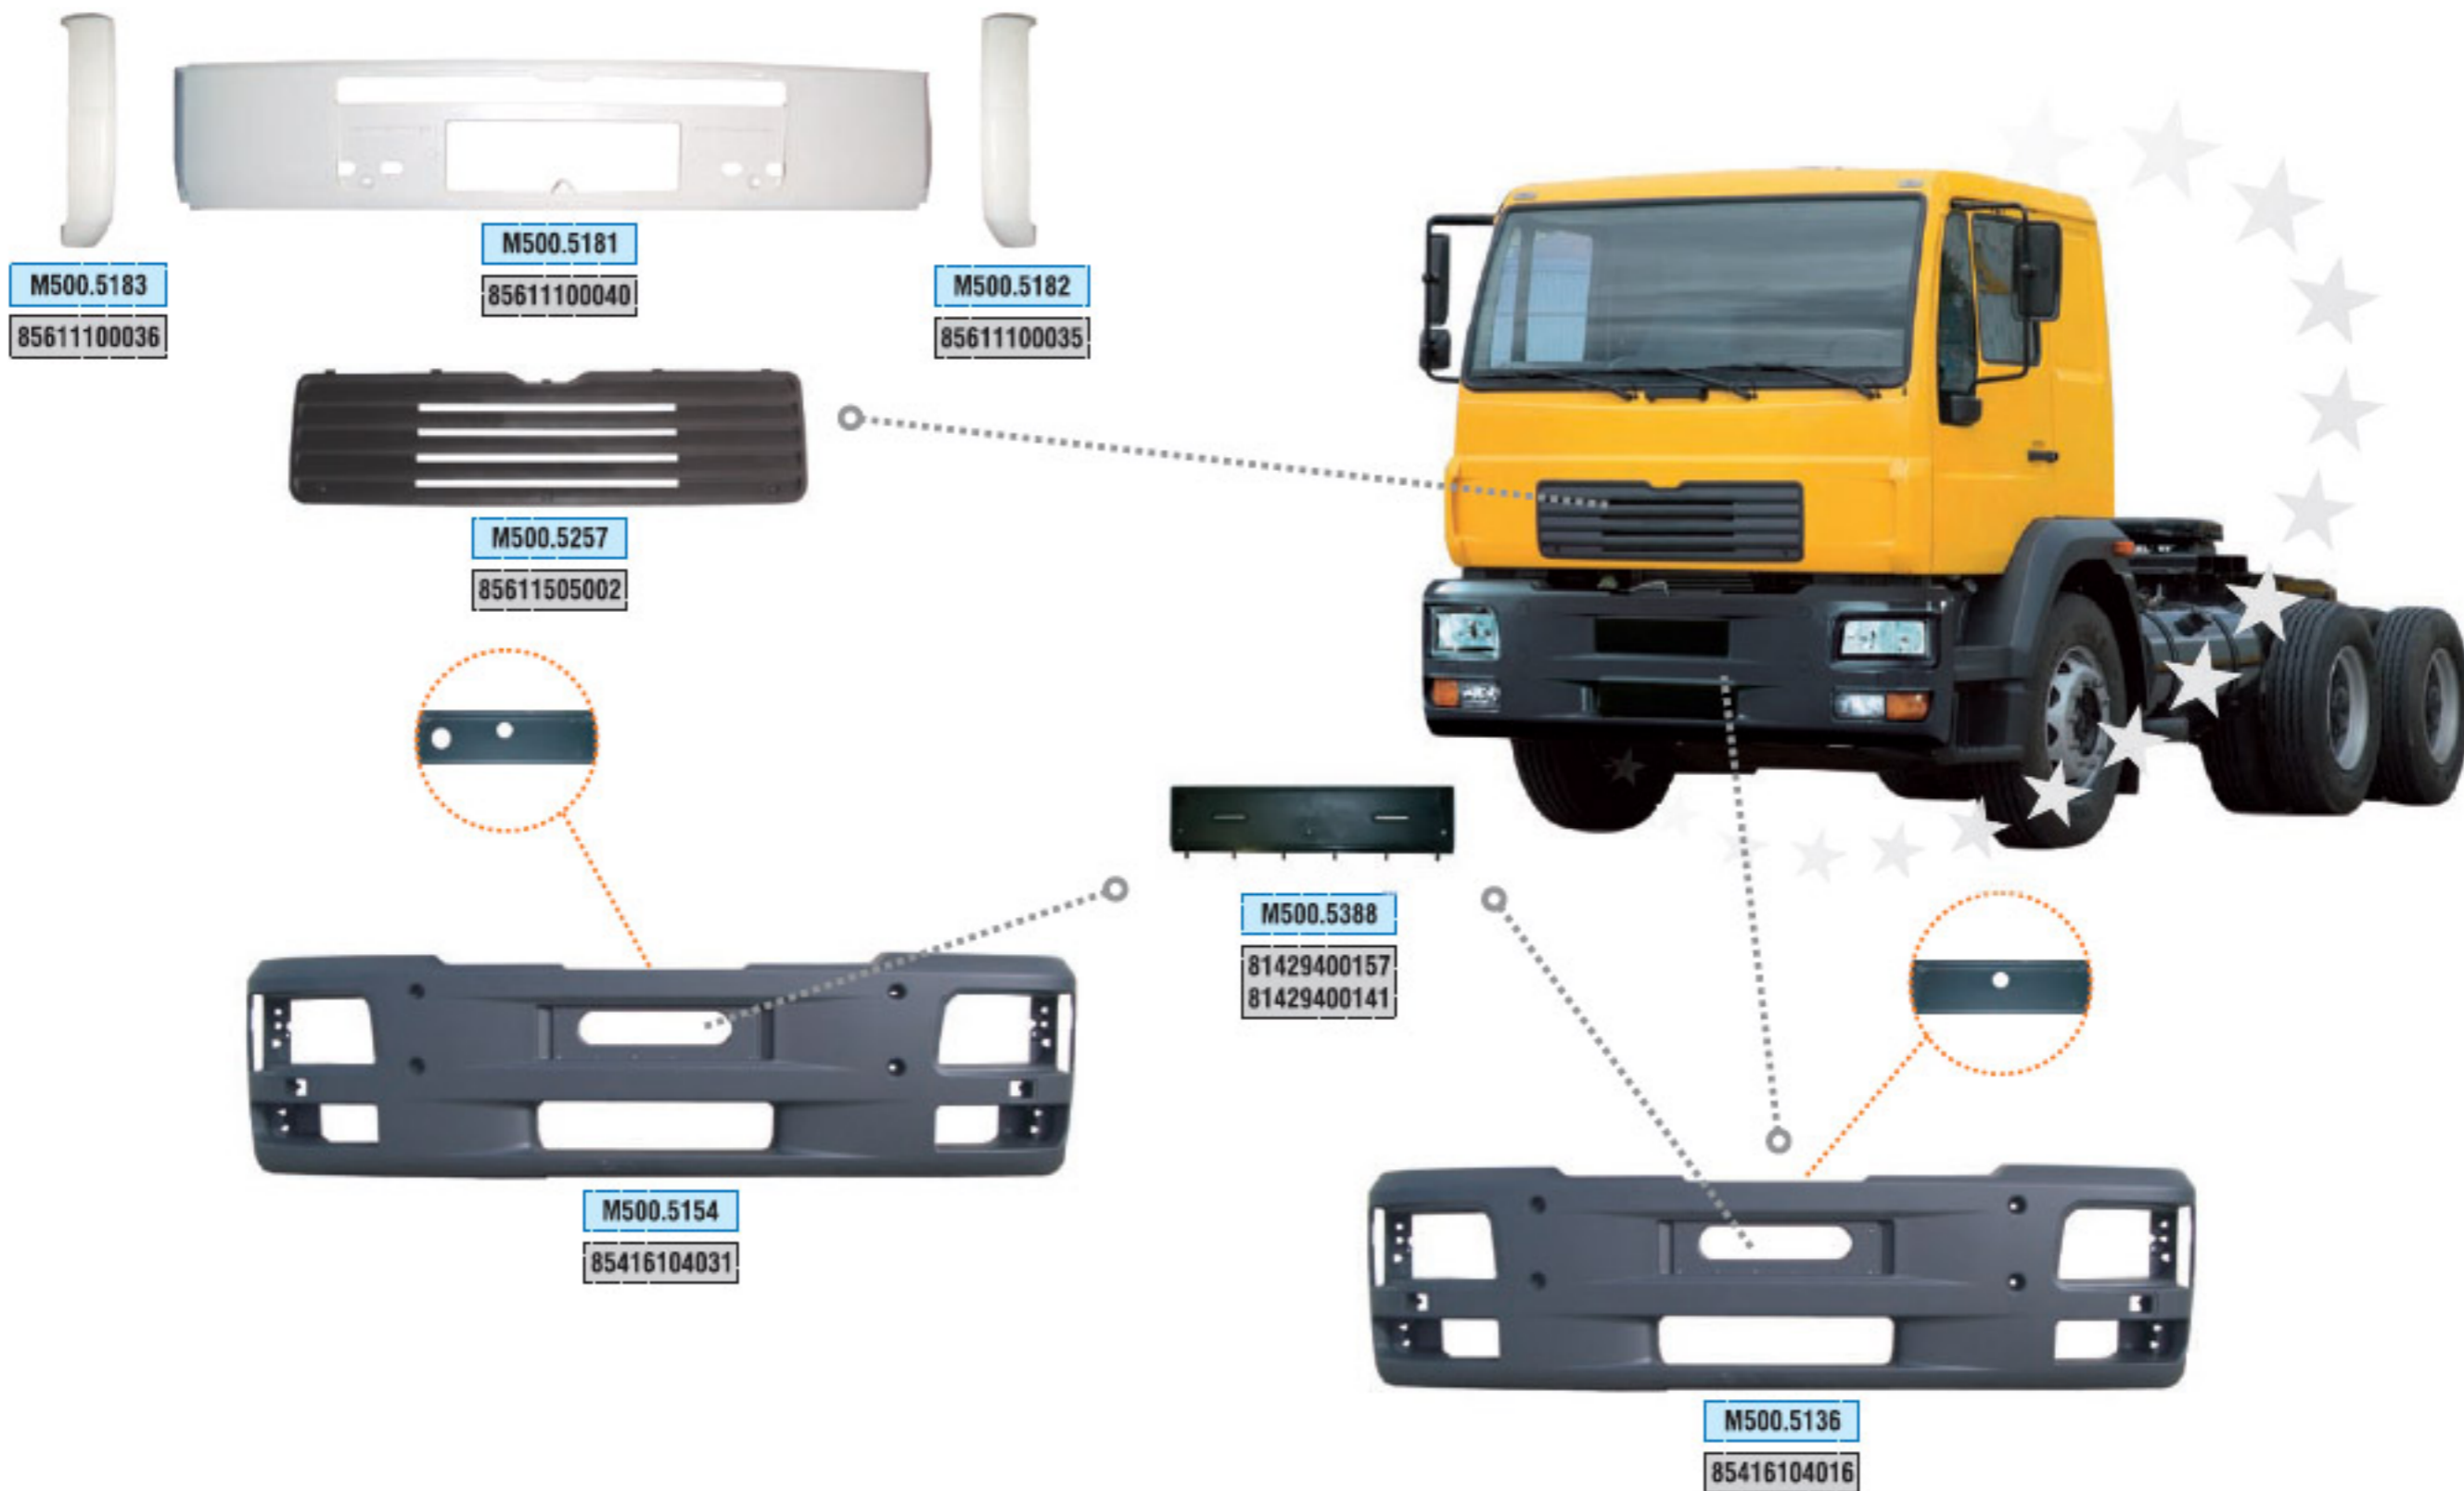

M500.5153

81615105118

KHV-161

LE 2000

Kahveci Ref. Oem Ref.

M 2000

Kahveci Ref.

Oem Ref.