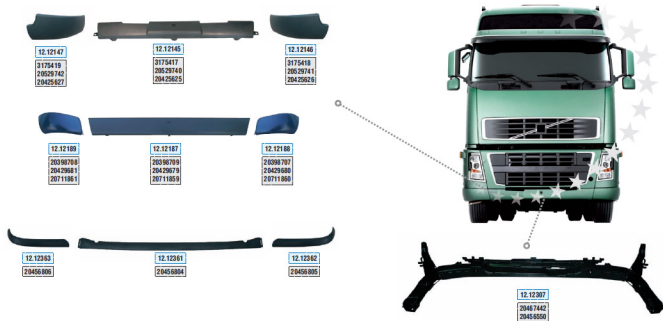

FH 12-16 VERSION 2

Kahveci Ref.

Oem Ref.