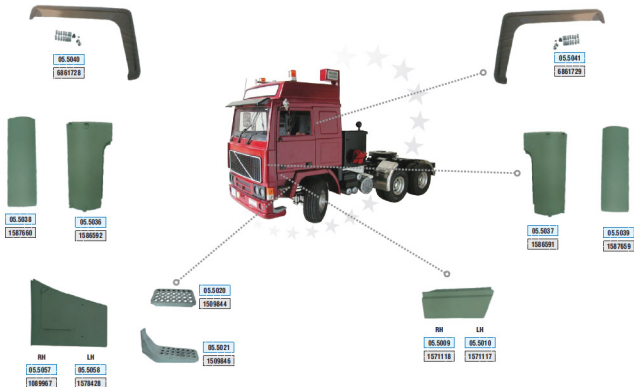

F 12-10 OLD VERSION

Kahveci Ref.

Oem Ref.