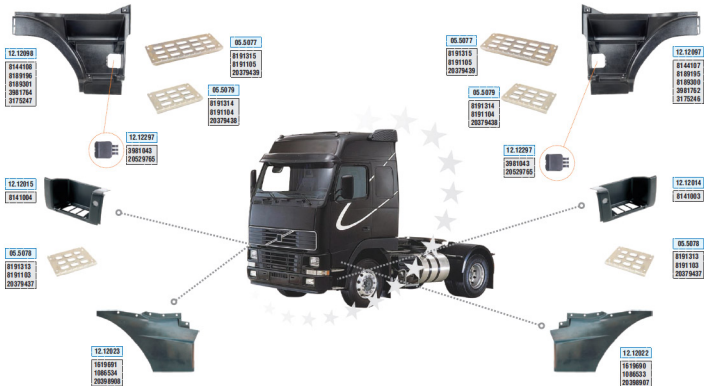

FH 12-16 VERSION 1

Kahveci Ref.

Oem Ref.