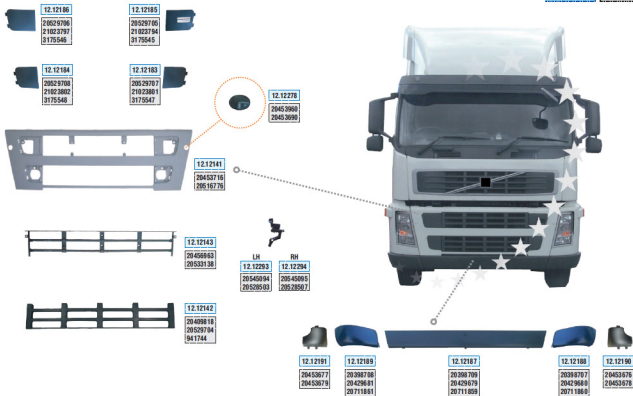

FM 9-12 VERSION 2

Kahveci Ref.

Oem Ref.