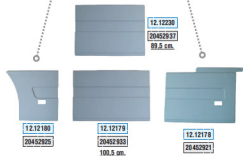

FH 12-16 VERSION 2

Kahveci Ref.

Oem Ref.

RIGHT SIDE