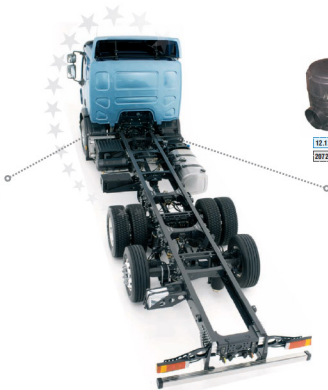

FE

Kahveci Ref.

Oem Ref.

12.12434
20593250
RH

12.12434
20593250
LH

12.12429
20728816

12.12430
20732732

12.12433

12.12431
20707666

12.12432
20732727