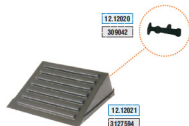

FH 12-16 VERSION 1

Kahveci Ref.

Oem Ref.

05.5101
1674900

05.5102
20430049

12.12020
309042

12.12021
3127594
20507252
20439677