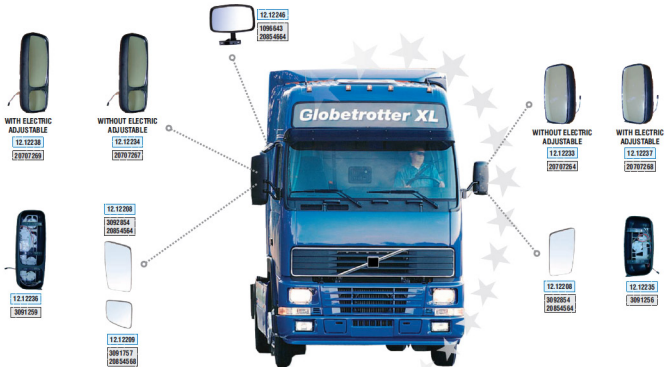

FH 12-16 VERSION 1

Kahveci Ref.

Oem Ref.