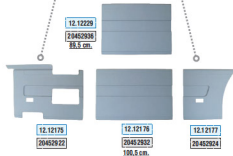

FH 12-16 VERSION 2

Kahveci Ref.

Oem Ref.

RIGHT SIDE

LEFT SIDE