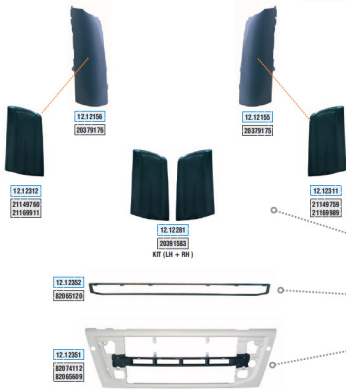

FH 16 VERSION 3

Kahveci Ref.

Oem Ref.

2